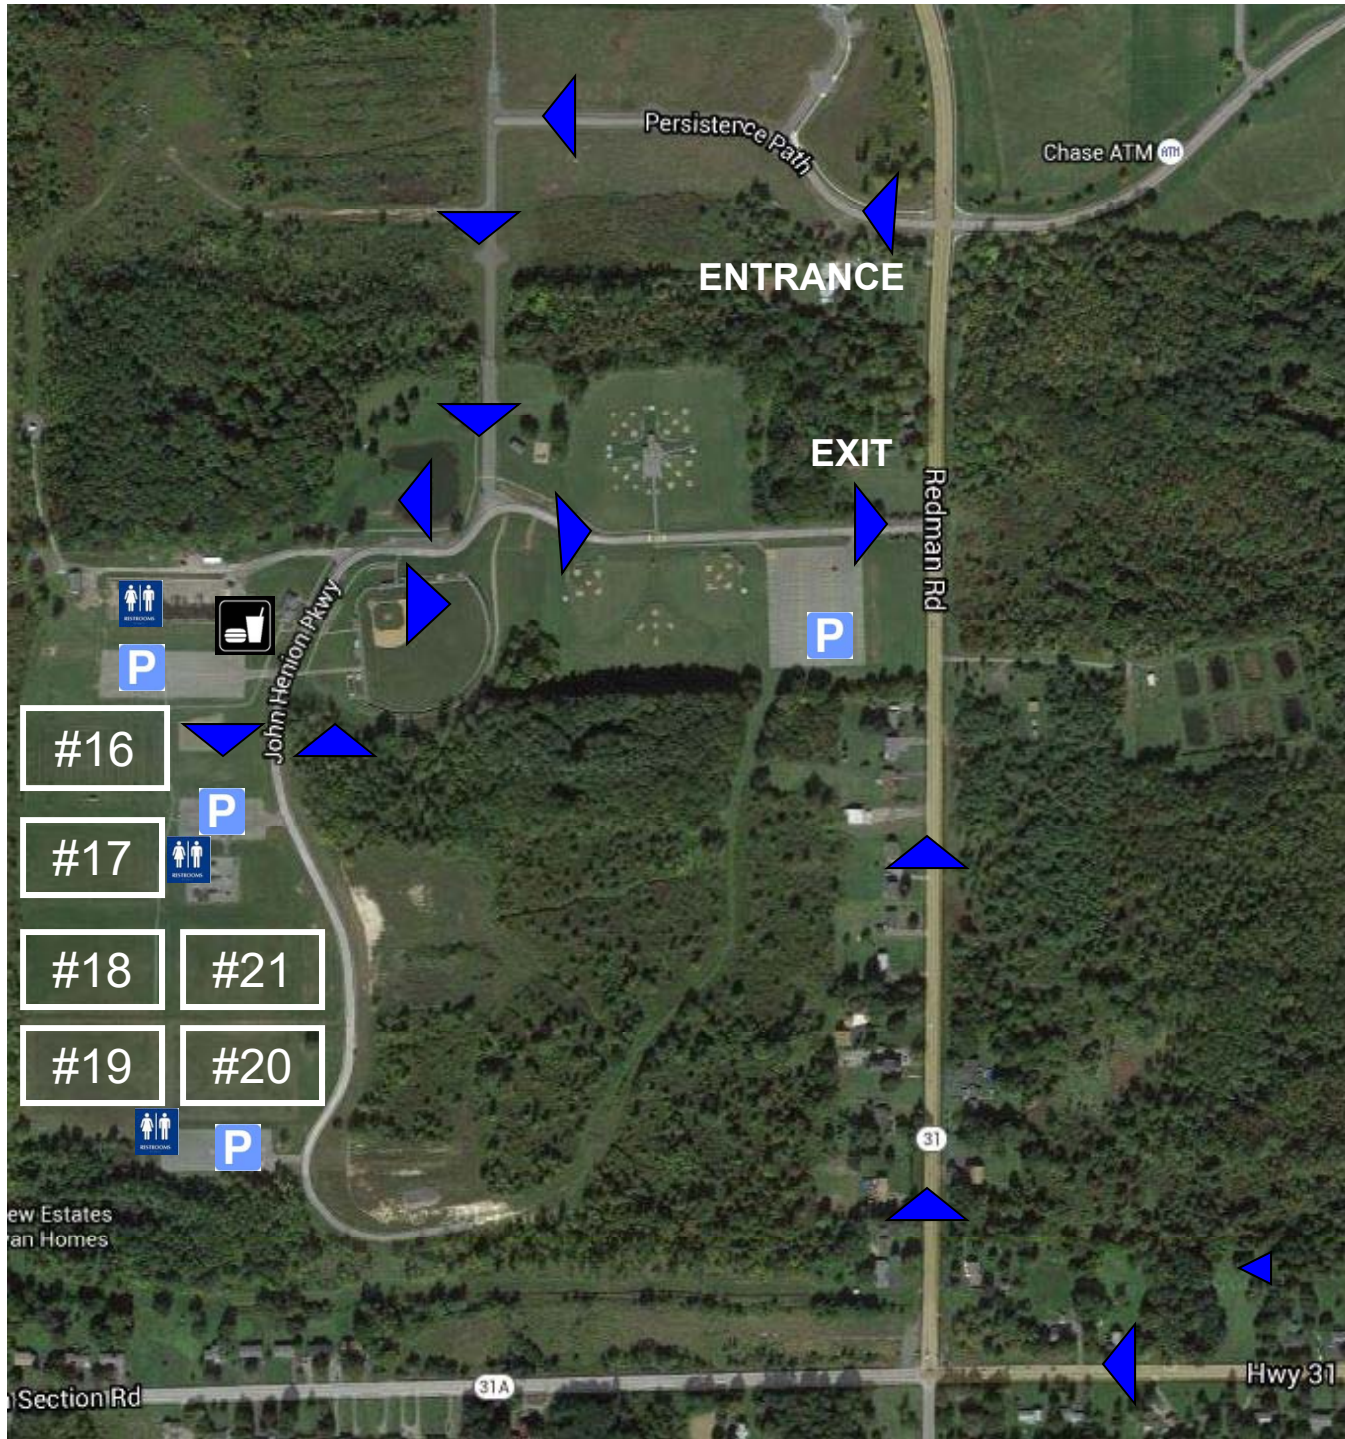

Tournament Headquarters and Brockport Central School District Fields

Directions to Sweden Town Park Fields (5 min from HQ)

- Exit School District West on Central School Drive (past High School Stadium.)
- Turn left on Commencement Drive
- Turn Right onto 4th Section Road (Rt. 31A)
- Take next right at light onto Redman Road
- Turn left in approx. 1 mile into Sweden Town Park

- = tournament information
- = concessions (on field vending also available)
- = parking

Edited July 11, 2017

Sweden Town Park Fields

NOTE: One Way Traffic

ENTER: Persistence Path
EXIT: John Henion Pkwy

In from HQ after turning off Commencement Drive.