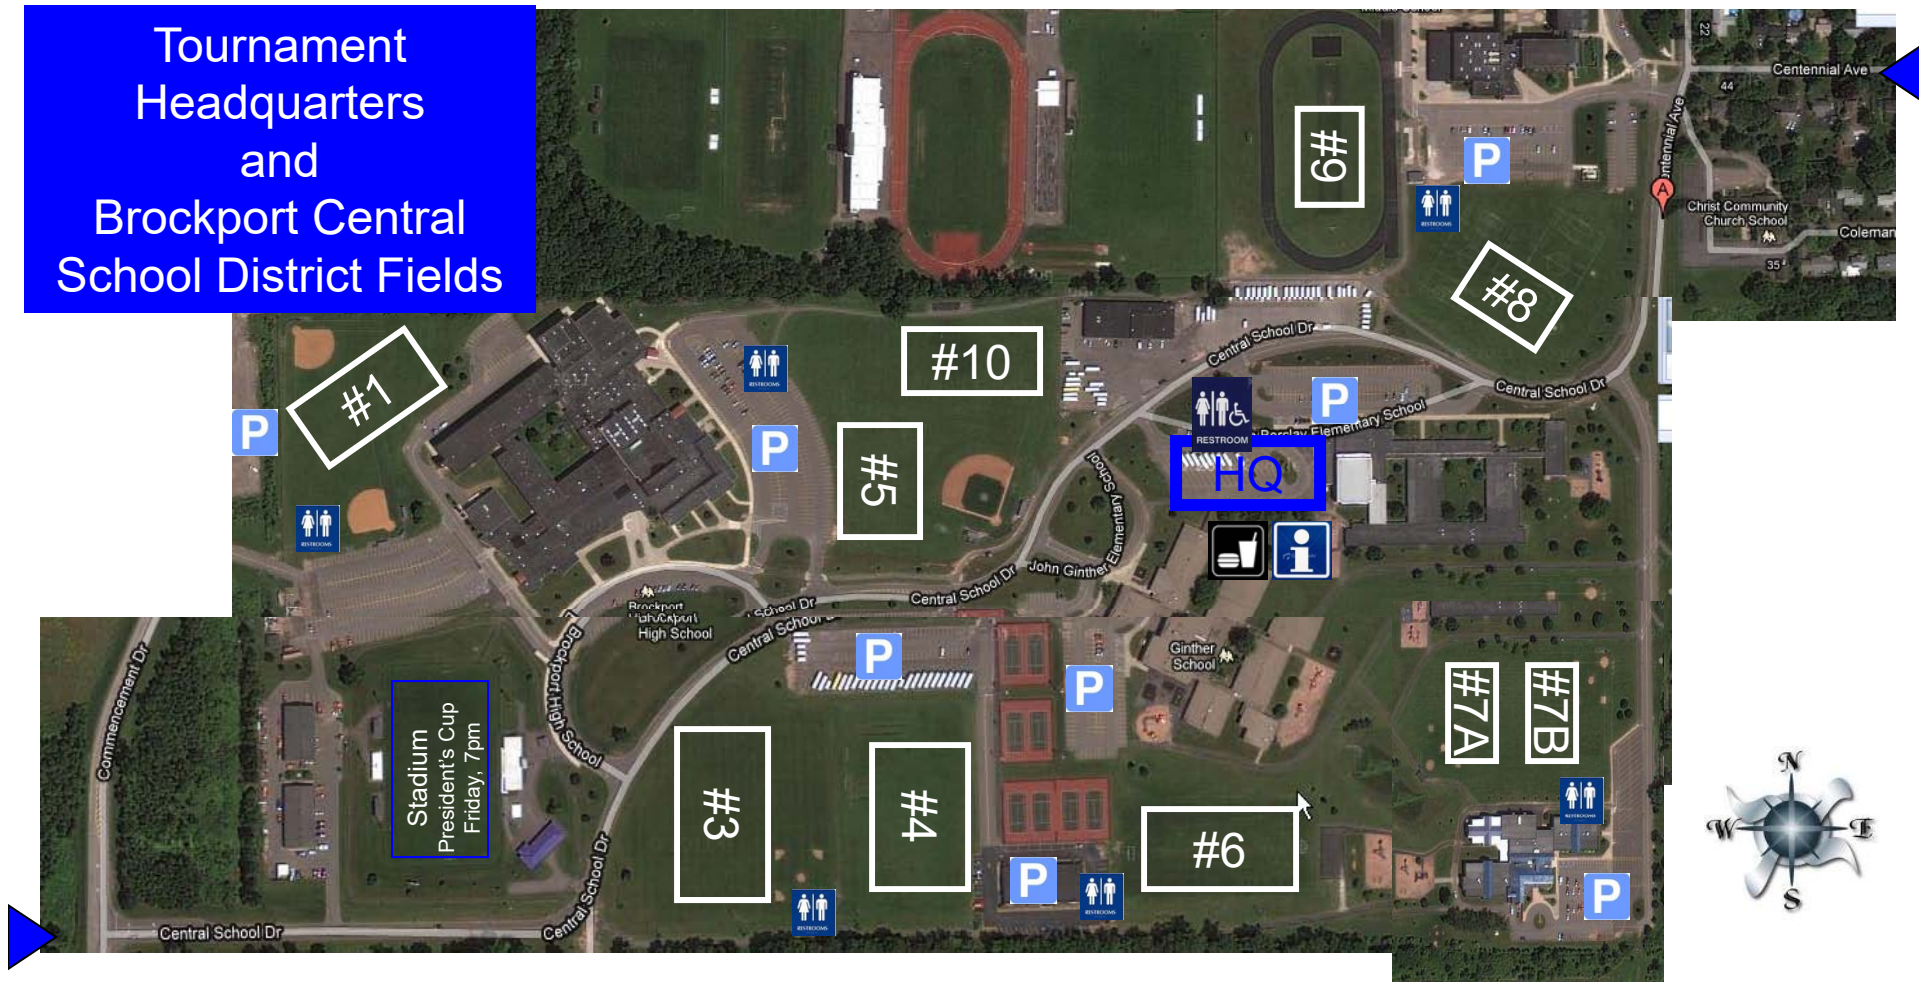

Tournament Headquarters and Brockport Central School District Fields

Directions to Sweden Town Park Fields (5 min from HQ)

- Exit School District West on Central School Drive (past High School Stadium.)
- Turn left on Commencement Drive
- Turn Right onto 4th Section Road (Rt. 31A)
- Take next right at light onto Redman Road
- Turn left in approx. 1 mile into Sweden Town Park

- = tournament information
- = concessions (on field vending also available)
- = parking

Edited July 11, 2017

Sweden Town Park Fields

NOTE: One Way Traffic

ENTER: Persistence Path
EXIT: John Henion Pkwy

In from HQ after turning off Commencement Drive.